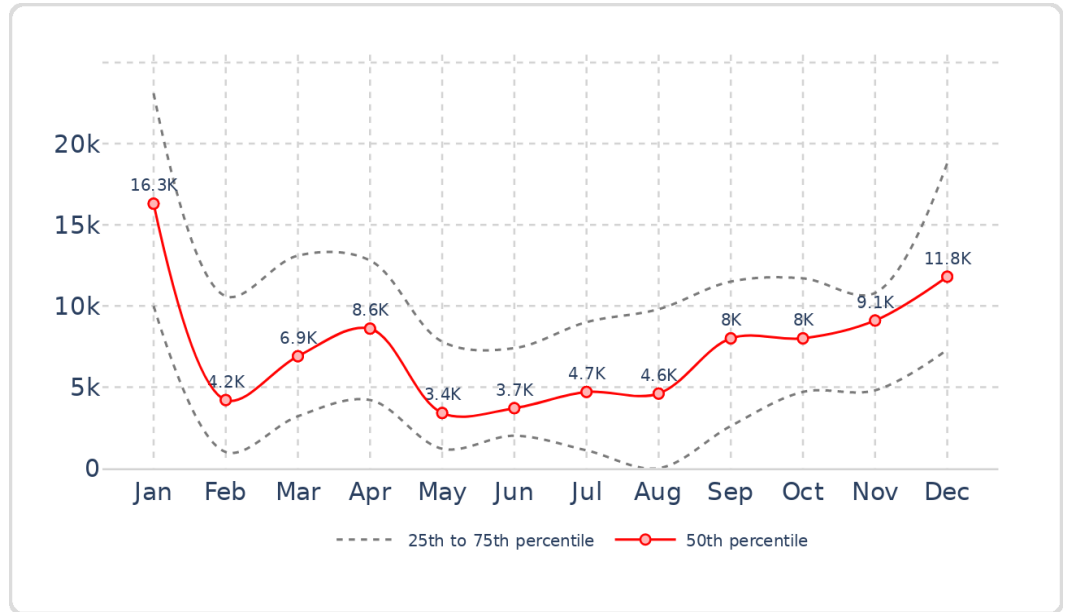

Simone Doyle

simone@eastcoastgetaways.com.au

Estimation Created
Oct 11, 2024

Chris

87 Blue Bell Drive, Wamberal
, 2250, Australia

Revenue : \$7483/Month

Annual Revenue : **\$89,700 (\$42,600-\$147,000)**

Occupancy : **46%**

Average Daily Rate : **\$644**