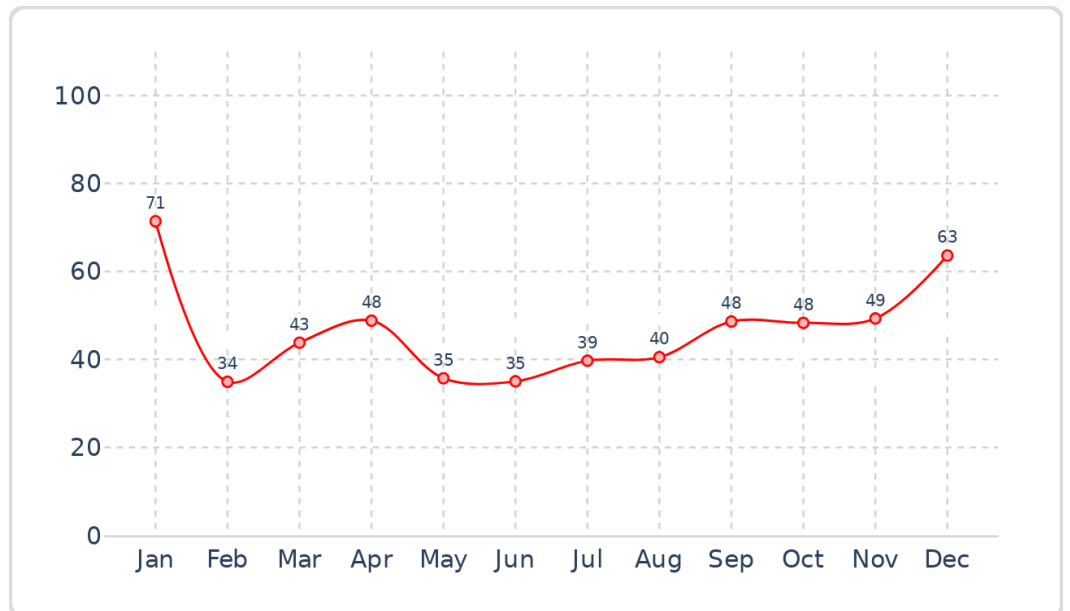

Simone Doyle

simone@eastcoastgetaways.com.au

Estimation Created
Oct 11, 2024

Chris

87 Blue Bell Drive, Wamberal
, 2250, Australia

Revenue : \$7483/Month

Annual Revenue : **\$89,700 (\$42,600-\$147,000)**

Occupancy : **46%**

Average Daily Rate : **\$644**